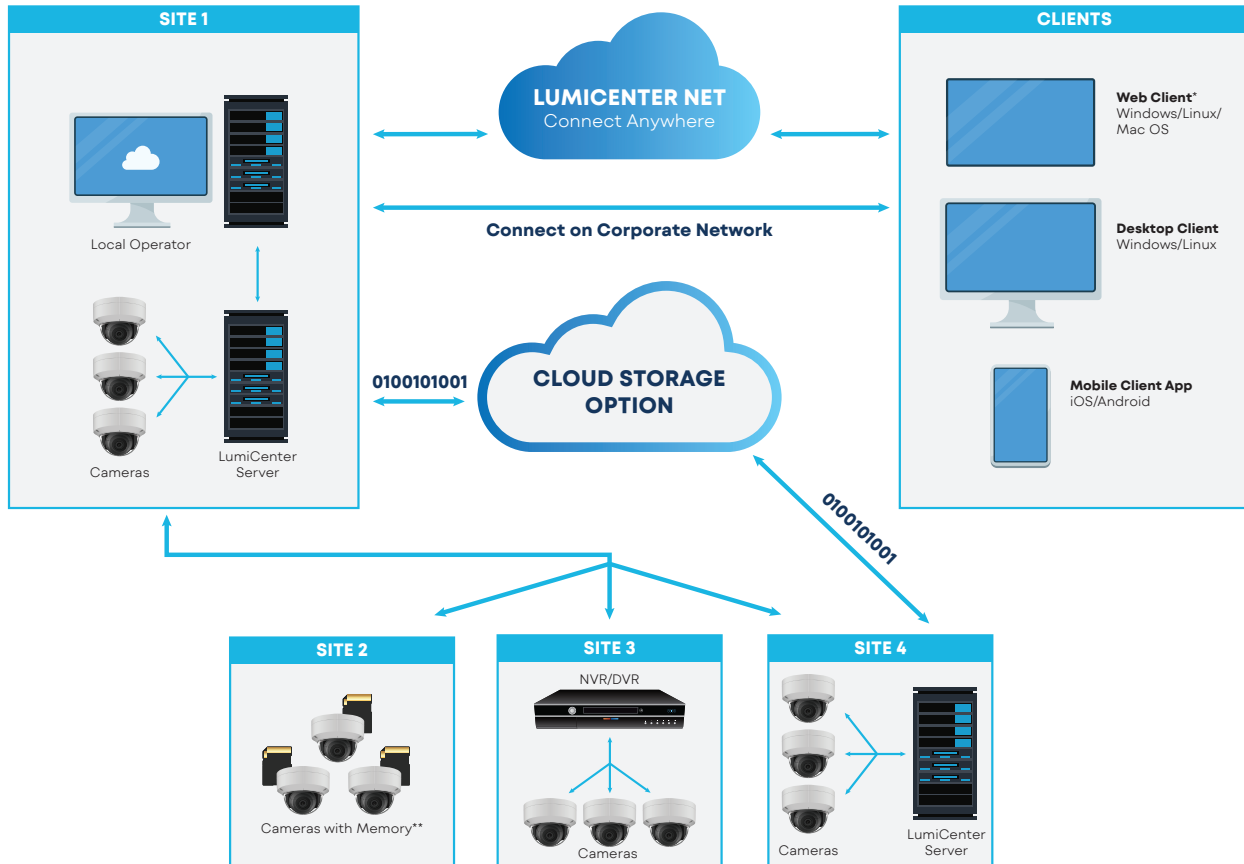

Web, Desktop, and Mobile Clients

- Access LumiCenter from any device.
- Easily change video viewing and analytic settings and monitor video feeds from anywhere.

PanoMerge™

- Seamlessly combine feeds from up to three (3) cameras to create a panoramic view.
- View live or playback panoramic video
- Export panoramic footage as standard .avi or .mkv files.
- Select and zoom into any part of the merged image.

Image Dewarping

- Dewarp and correct images without any additional burden on the client CPU.

AutoStream™

- Automatically chooses a camera stream that matches the client's screen resolution.
- Saves network bandwidth and client CPU resources using adaptive video streaming.

LumiCenter Net

- Provides an intuitive, user-friendly web client without the need for port forwarding or an open network port.
- View live or recorded video remotely from any HTML 5 supported browser.

LumiCenter System Diagram

LumiCenter is designed to be an all-in-one integration and management hub for your surveillance and access control devices. It allows you to store data at the edge, locally, or in a centralized server. Access your systems and information no matter where you are or what device you are on with LumiCenter Net and our various clients.